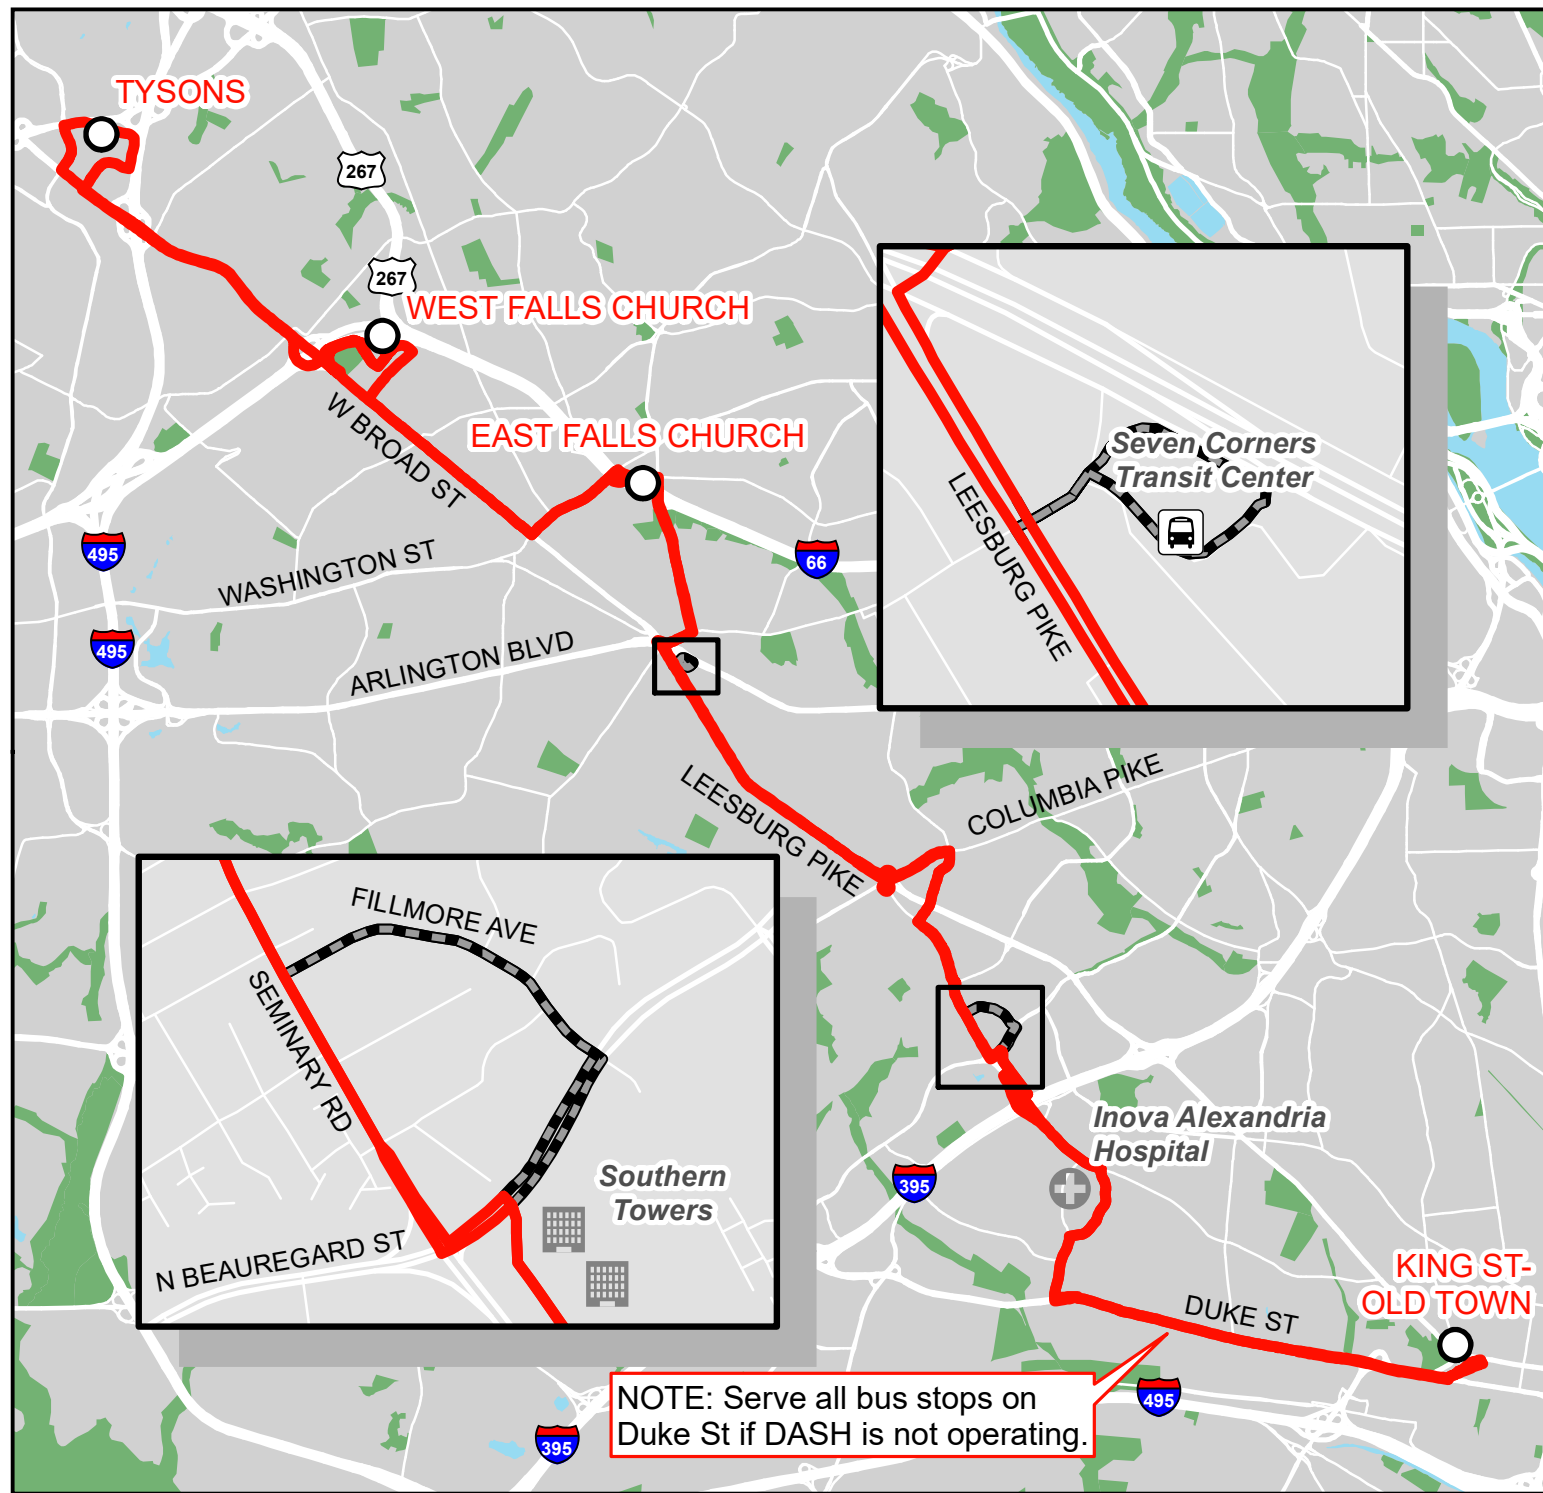

Metrobus Snow Detour Map

28A Leesburg Pike Line

Legend

- Metrorail Stations
- 28A Snow Detour
- - - Not Served During Snow

0 0.5 1 2 Miles
WINTER 2023-2024